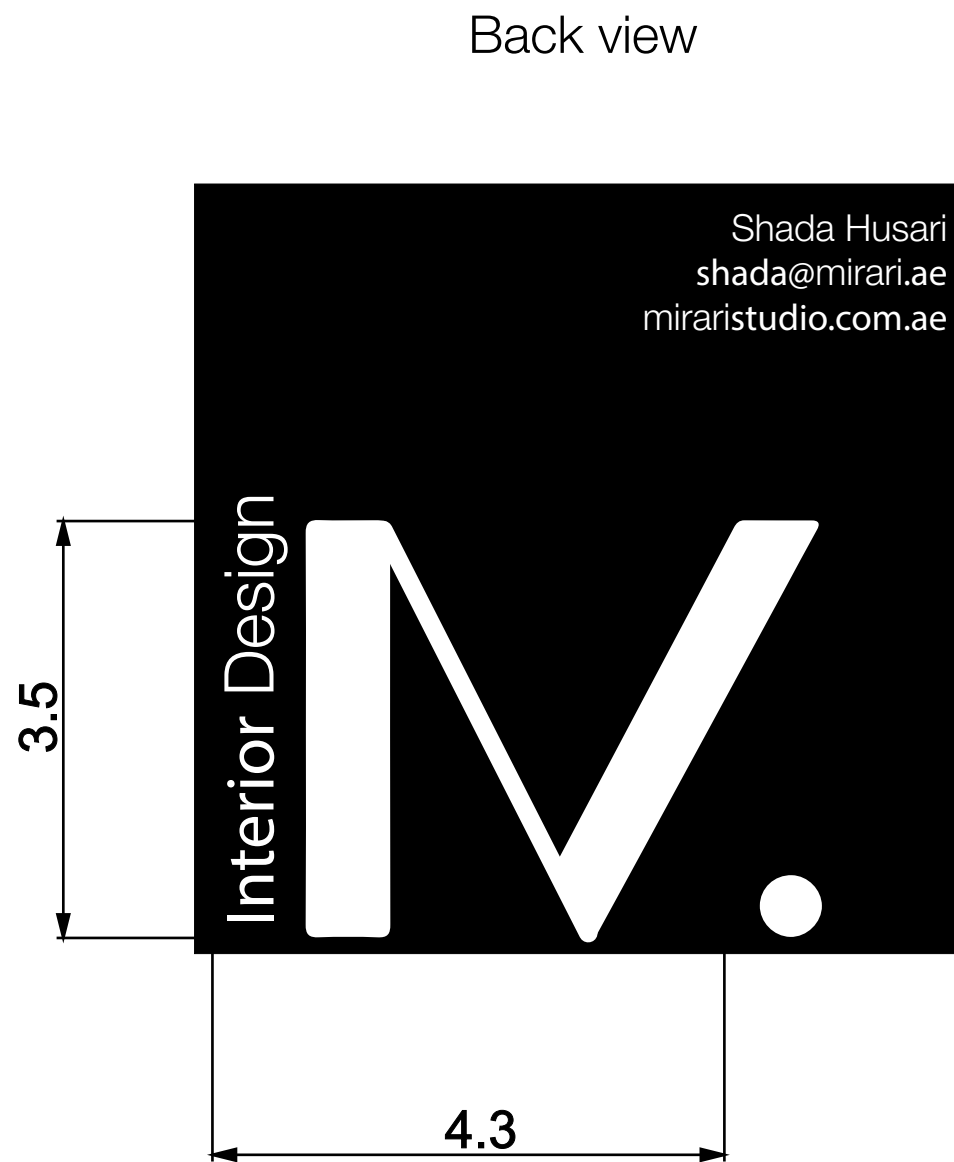

Moodboard

Logo Vertical application

Icon application

Logo Horizontal application

Example CUT OUT

- Premium rigid cardboard 12 pts
- Black color
- Matte finish
- Letter "M" icon cut out

Business Card Specifications