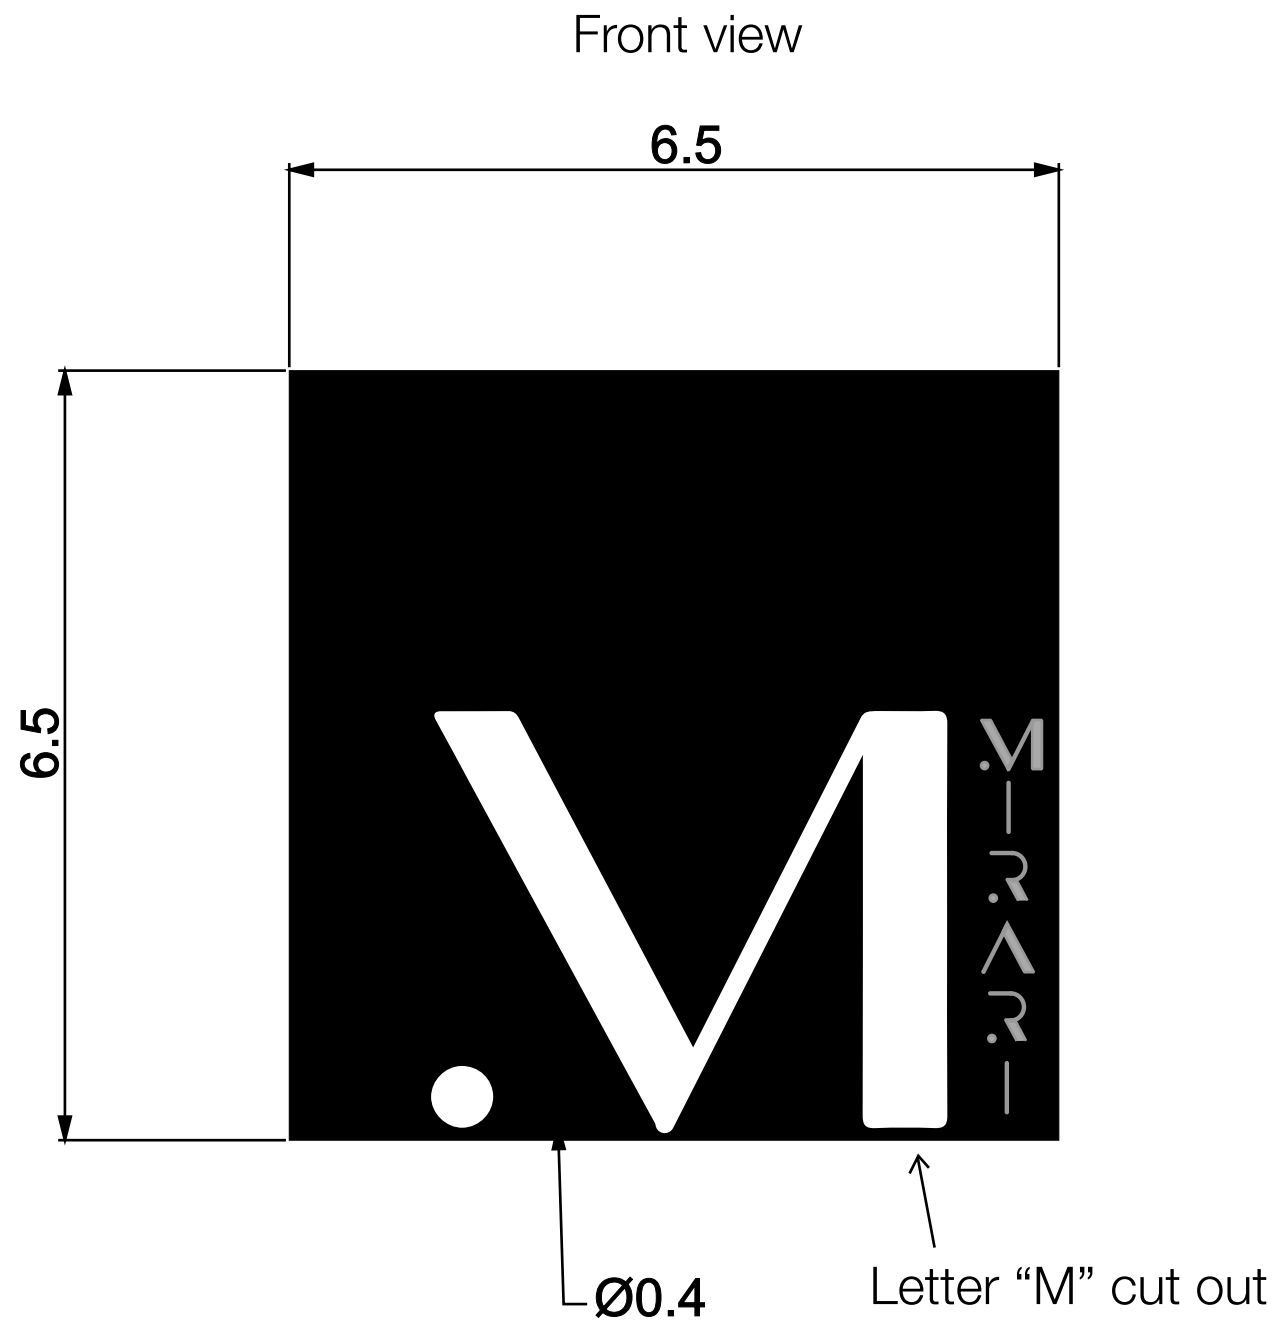

Moodboard

Logo Vertical application

Icon application

Logo Horizontal application

Example CUT OUT

- Premium rigid cardboard 12 pts
- Black color
- Matte finish
- Letter "M" icon cut out

Business Card Specifications